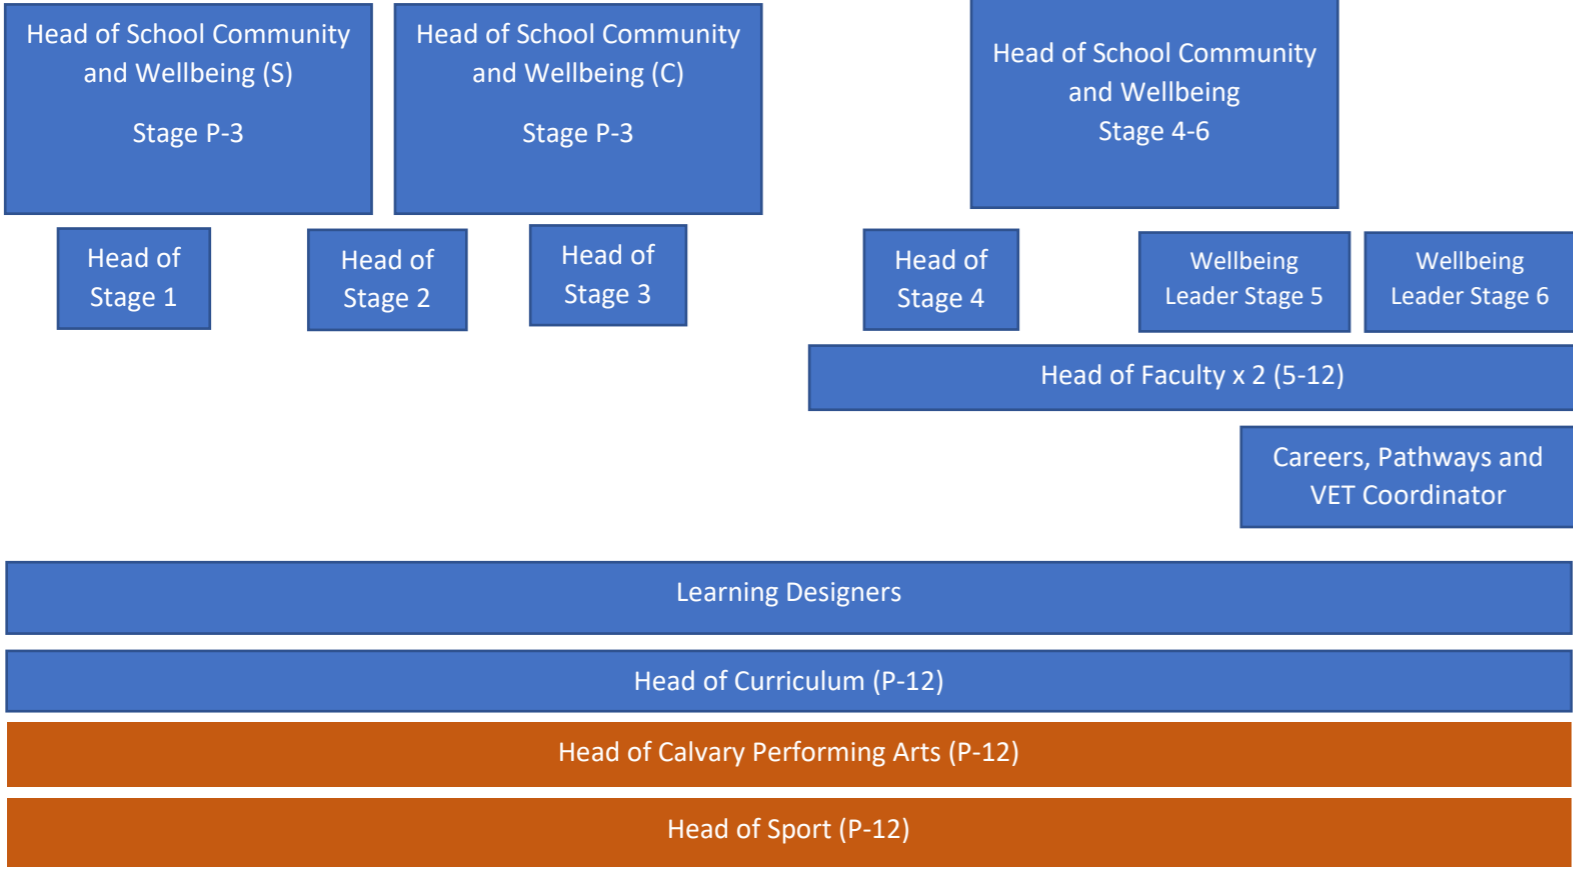

Principal and CEO

Pedagogical Leadership Team (PLT)

Operations and Support Team (OST)

Executive Assistant Team (x3)
This team supports the Pedagogical Leadership Team

Chaplaincy
 RLCC Associate Pastor (Formation)
 Chaplains – Youth and Young Adults Pastor; Children’s Pastor
 This team works in their respective roles directly with the Executive. They play a significant part of the Student Development Network